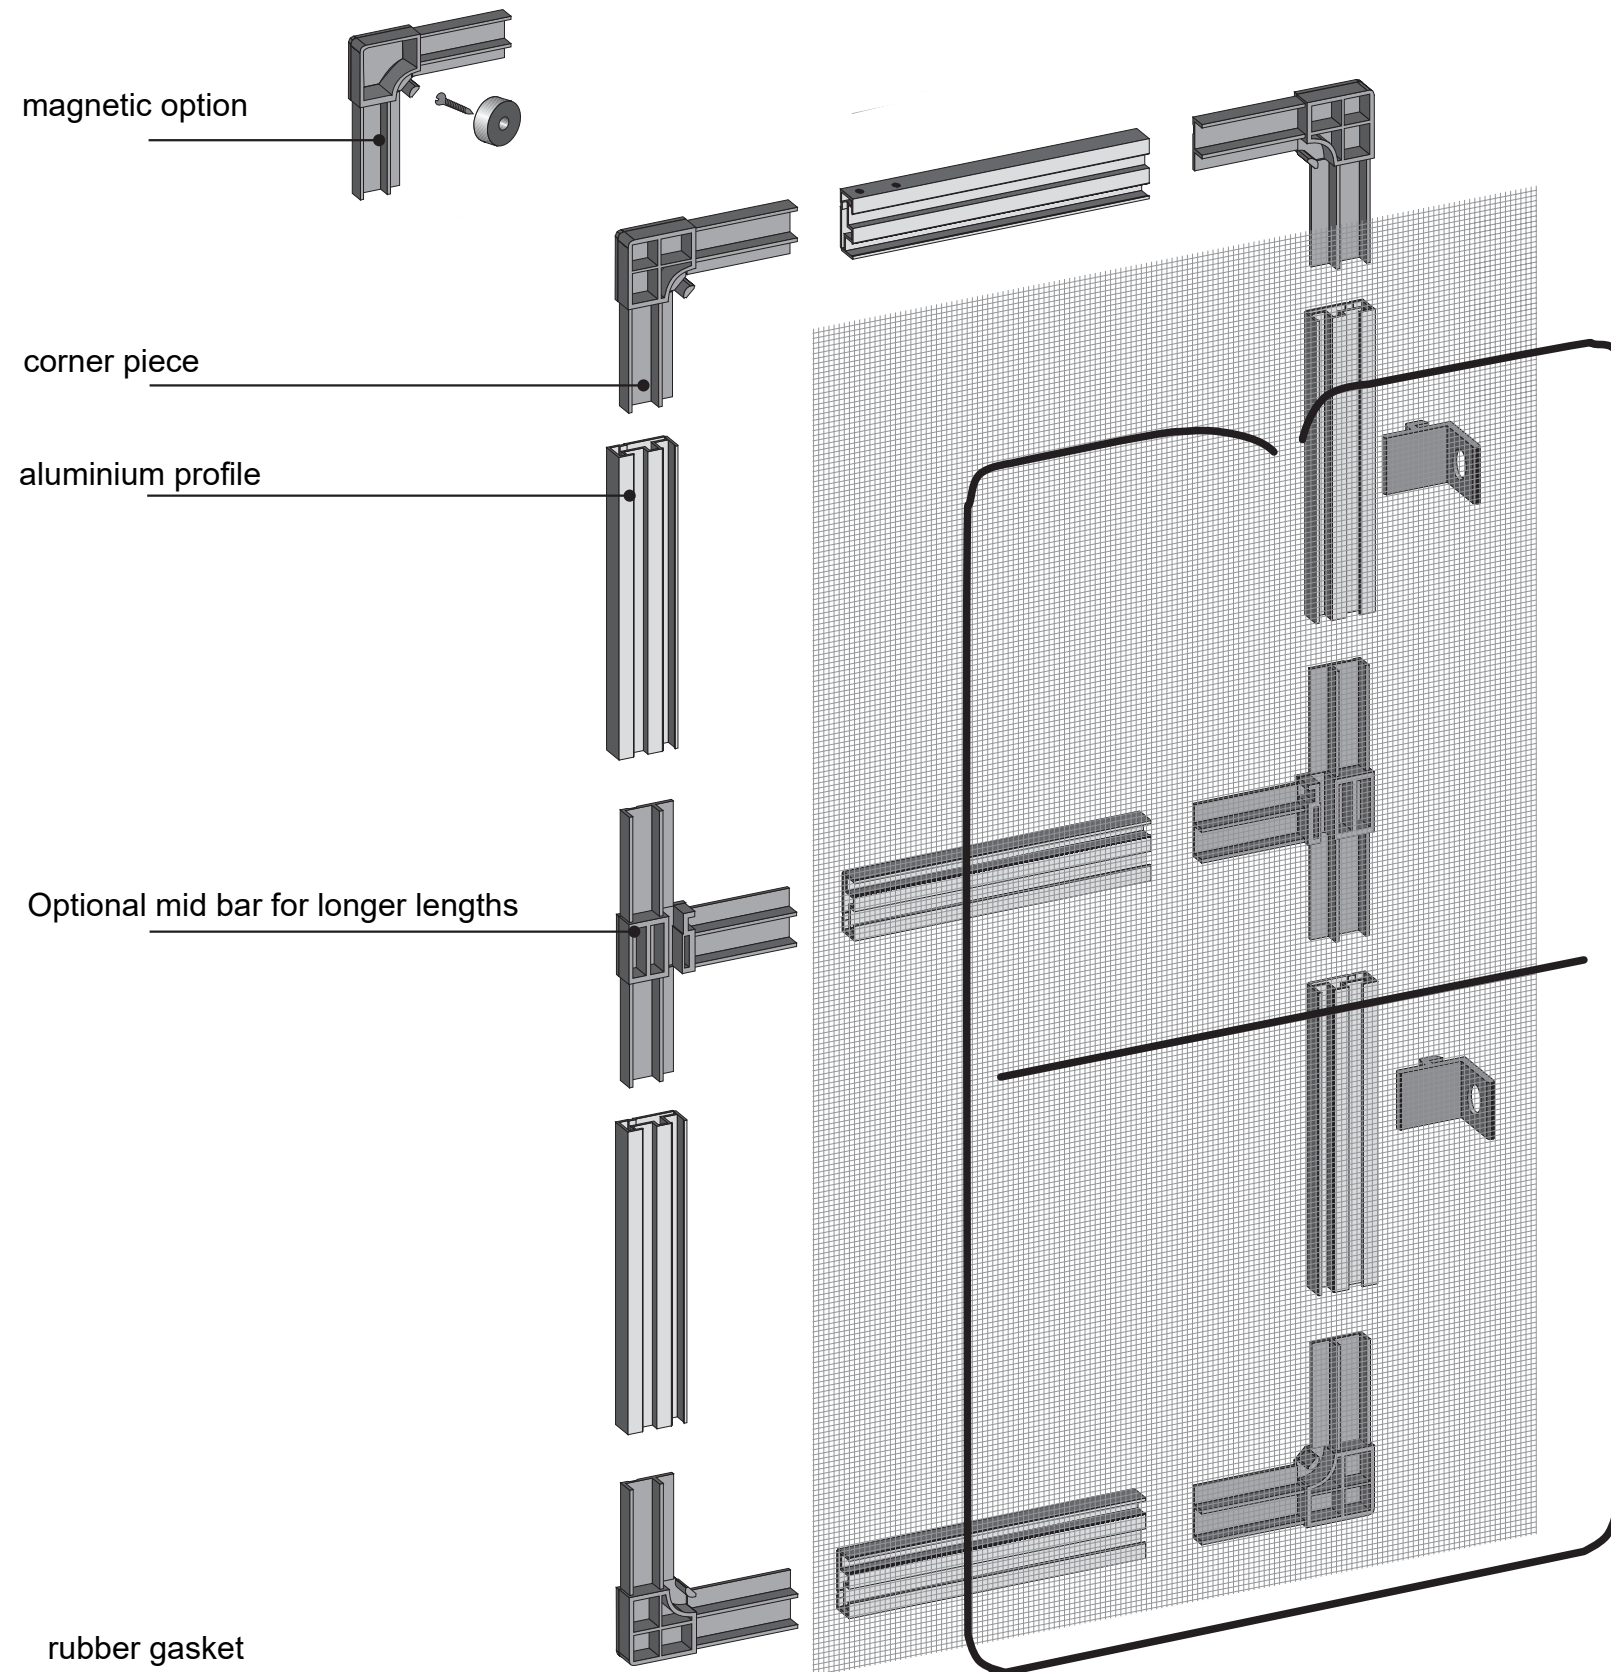

# MAGNETIC FLY SCREENS

These screens have aluminium frames finished in white polyester coating for ease of cleaning. There are options of having the screens hinged, at the top or sides, magnetic fixings and mid cross bars for adding strength to longer lengths.

The frame is 30mm wide and 10mm deep, mesh is available in Grey, Black, or Sand. The components slot together easily and the mesh is held in place by the rubber gasket and the screens are available ready made or as kits.

The hinges and turn buttons will add an additional 16mm each to the overall dimension.