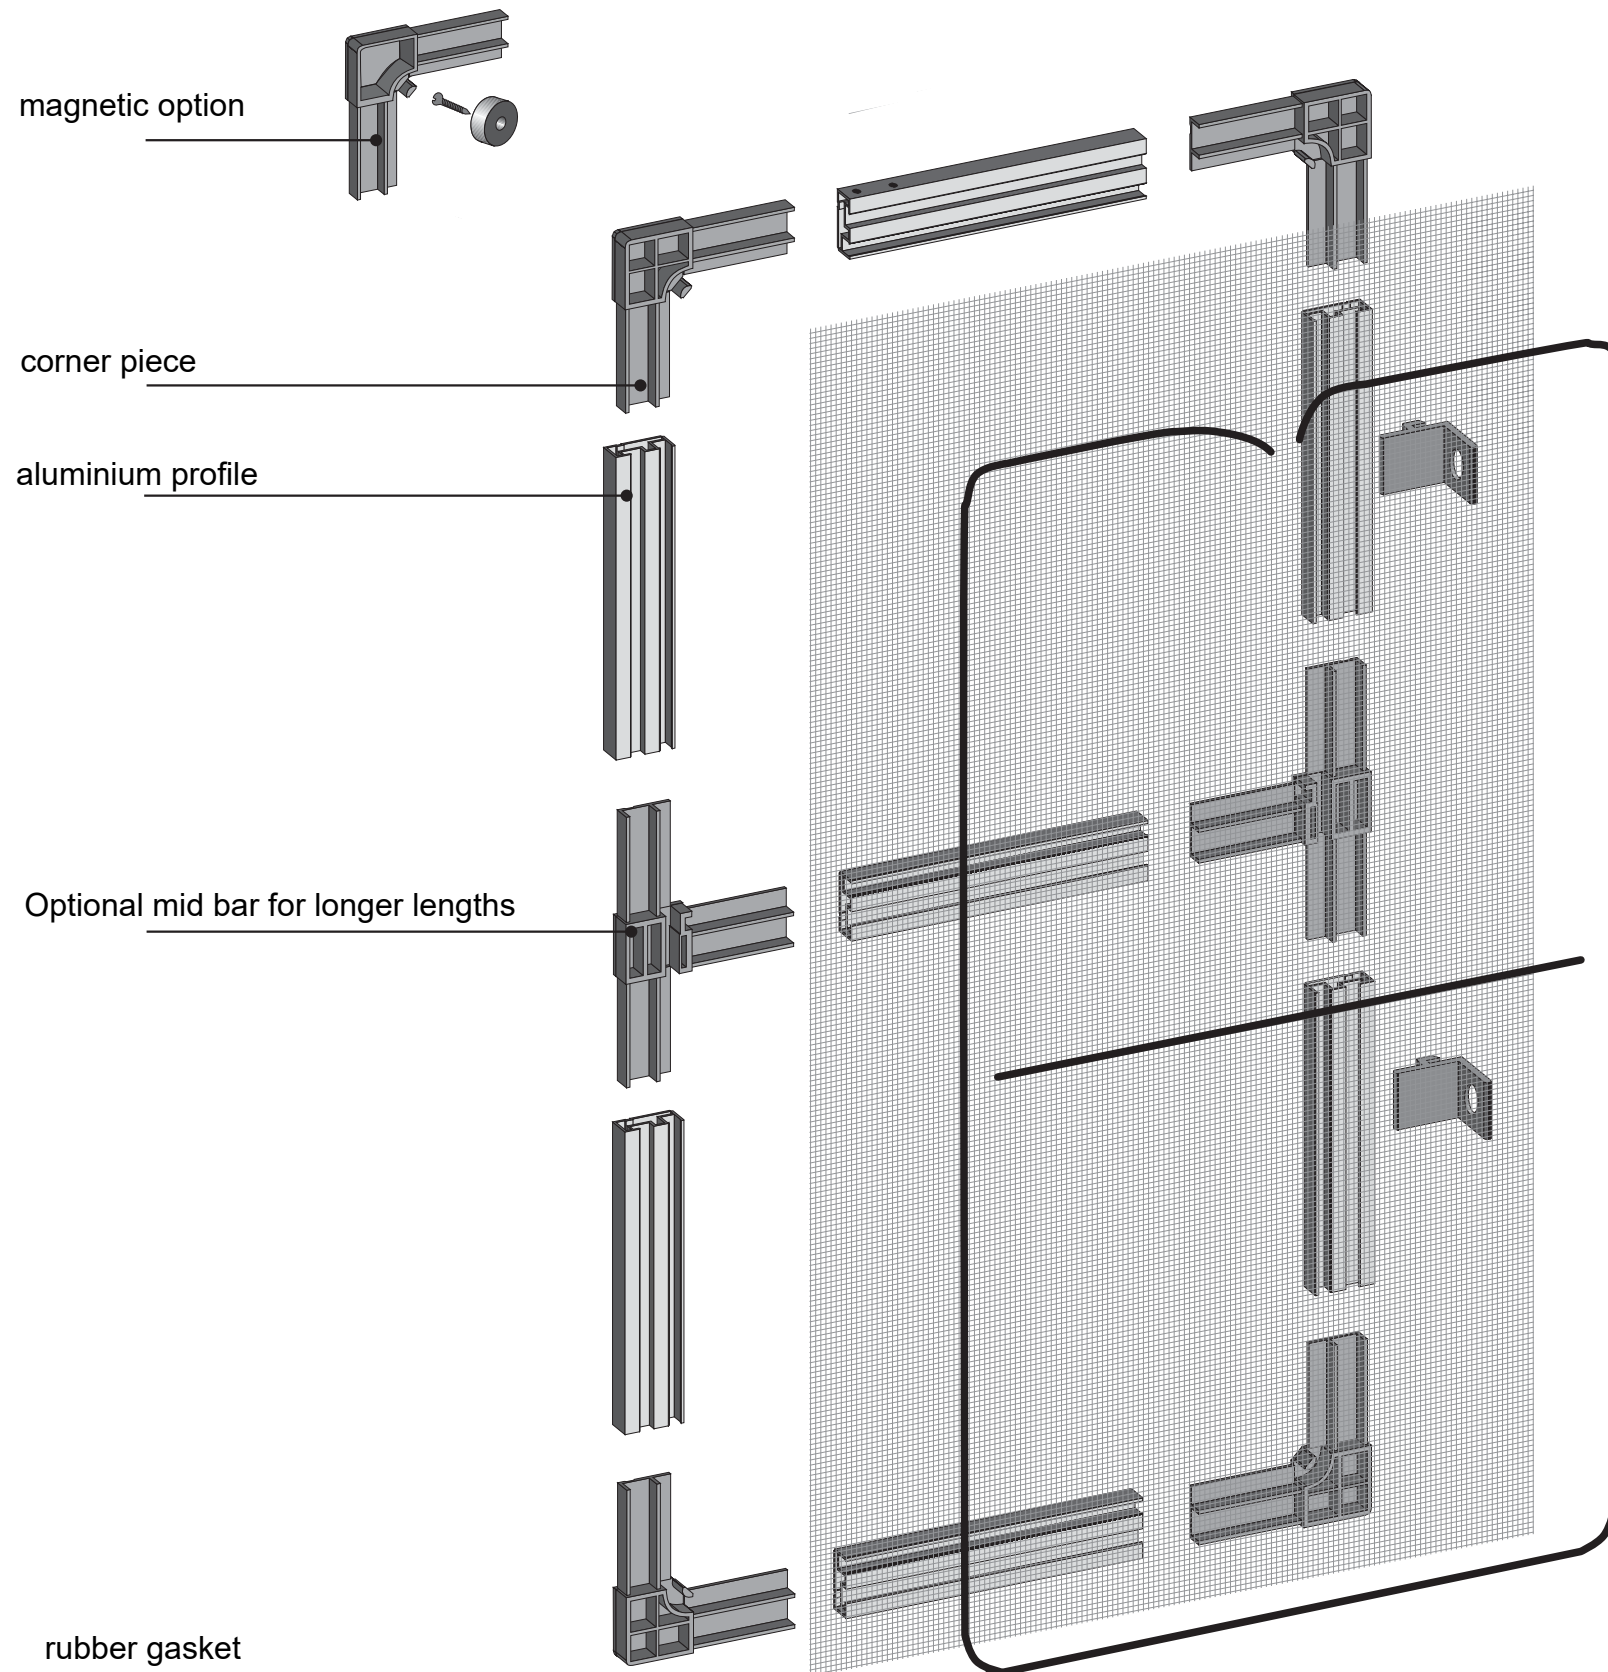

MAGNETIC FLY SCREENS

These screens have aluminium frames finished in white polyester coating for ease of cleaning. There are options of having the screens hinged, at the top or sides, magnetic fixings and mid cross bars for adding strength to longer lengths.

The frame is 30mm wide and 10mm deep, mesh is available in Grey, Black, or Sand. The components slot together easily and the mesh is held in place by the rubber gasket and the screens are available ready made or as kits.

The hinges and turn buttons will add an additional 16mm each to the overall dimension.