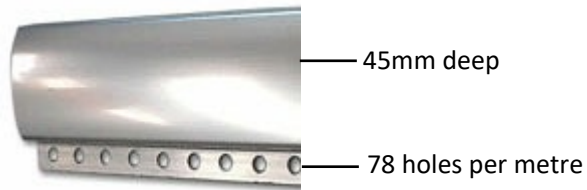

CHAIN SCREENS

Aluminium hanging bar

Chain link size is 12 x 24mm and the anodised wire is 2.2mm in diameter.

The weight of the chain is 3.8kg's per sq metre.

Breaking strain of the chain links is 23kg's

Are all chain screens the same?

Absolutely not! The image shows our chain, on the left, and a competitor's chain on the right. As you can see the competitor's chain is a smaller gauge, less than 1mm in diameter compared to our chain at 2.2mm.