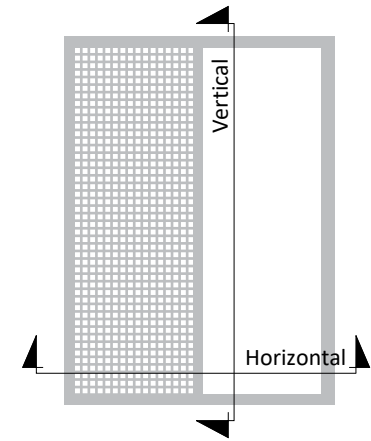

SINGLE ROLLER DOOR

Vertical Section

Horizontal Section

TEL: 01254 386776

DOUBLE ROLLER DOOR

Vertical Section

Horizontal Section showing Double Cassette Configuration