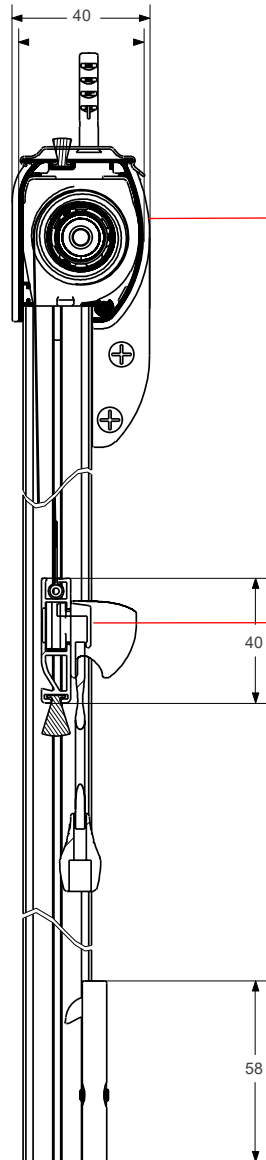

PREM 40 ROLLER CASSETTE FLY SCREEN DIMENSIONS (all in MM'S)

Vertical Section

Horizontal Section - cassette not shown