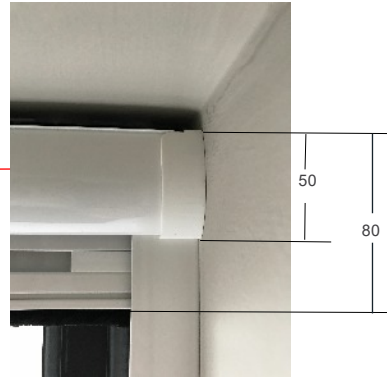

PREM 40 ROLLER CASSETTE FLY SCREEN DIMENSIONS (all in MM'S)

Vertical Section

Horizontal Section - cassette not shown