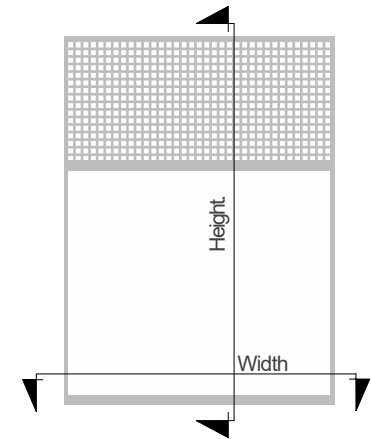

PREM 40 ROLLER CASSETTE FLY SCREEN DIMENSIONS (all in MM'S)

Vertical Section

Horizontal Section - cassette not shown