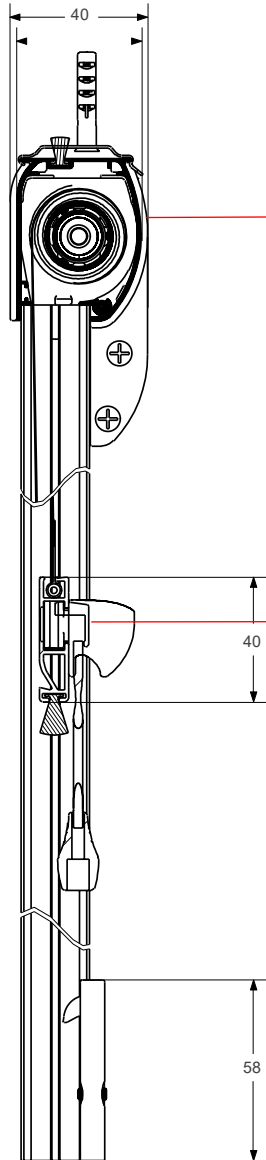

PREM 40 ROLLER CASSETTE FLY SCREEN DIMENSIONS (all in MM'S)

Vertical Section

Horizontal Section - cassette not shown