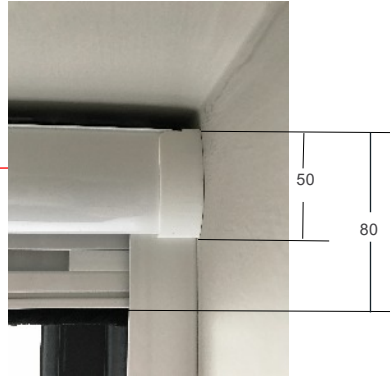

PREM 40 ROLLER CASSETTE FLY SCREEN DIMENSIONS (all in MM'S)

Vertical Section

Horizontal Section - cassette not shown