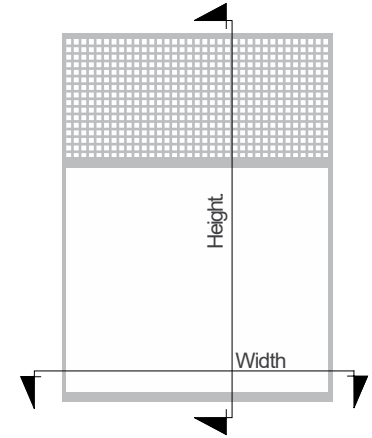

PREM 40 ROLLER CASSETTE FLY SCREEN DIMENSIONS (all in MM'S)

Vertical Section

Horizontal Section - cassette not shown